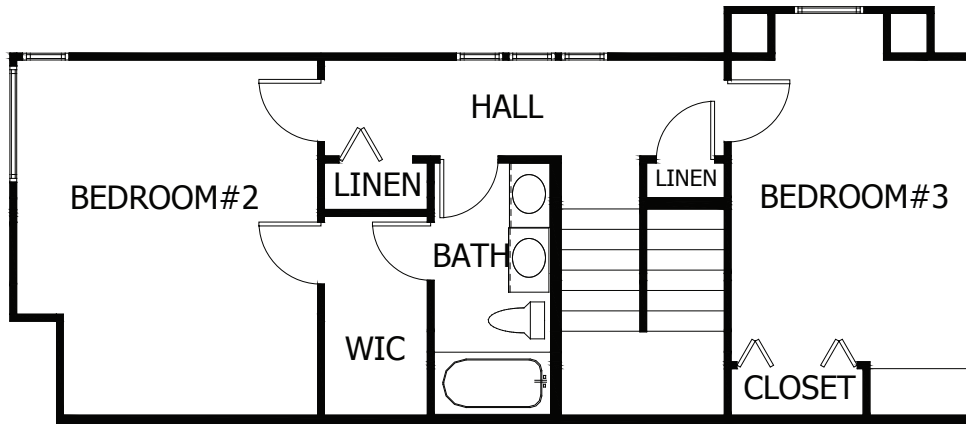

The Bradford

1,727 sq.ft.

Main Floor

Upper Floor