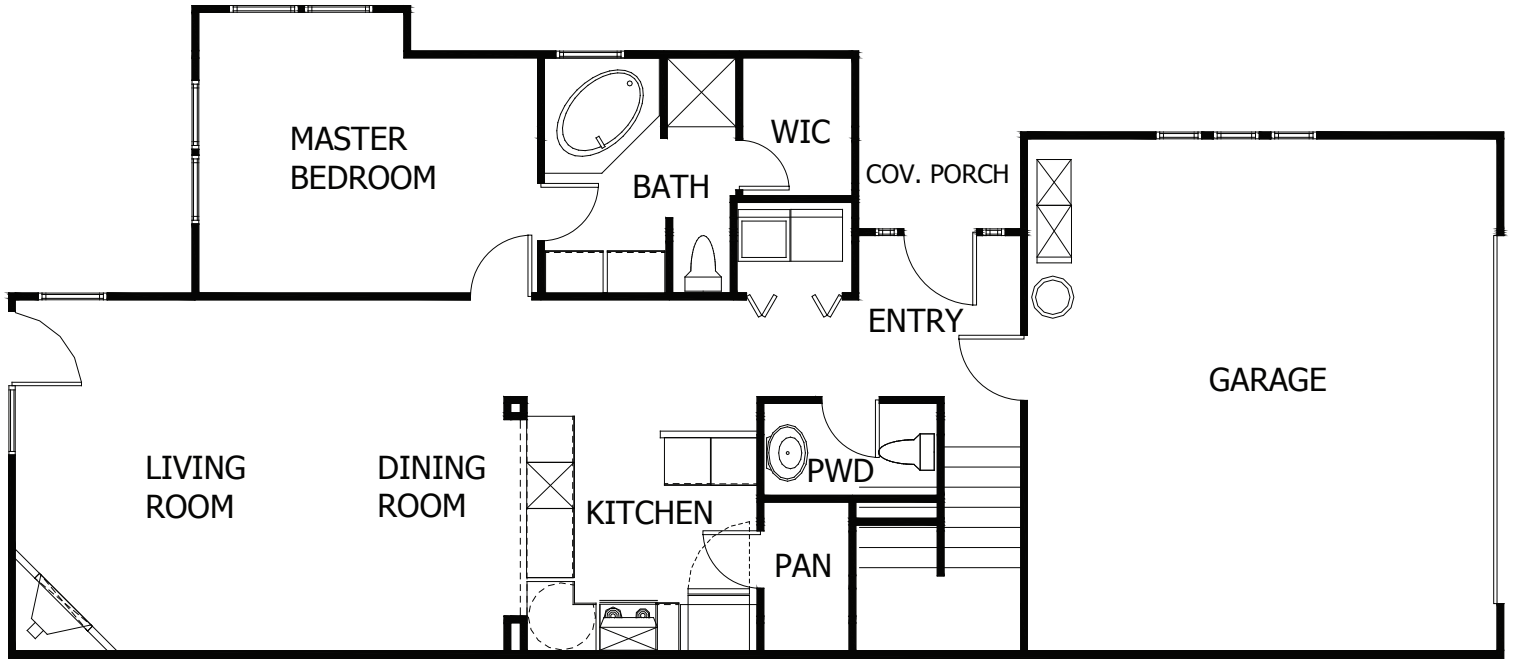

The Bradford

1,727 sq.ft.

Main Floor

Upper Floor