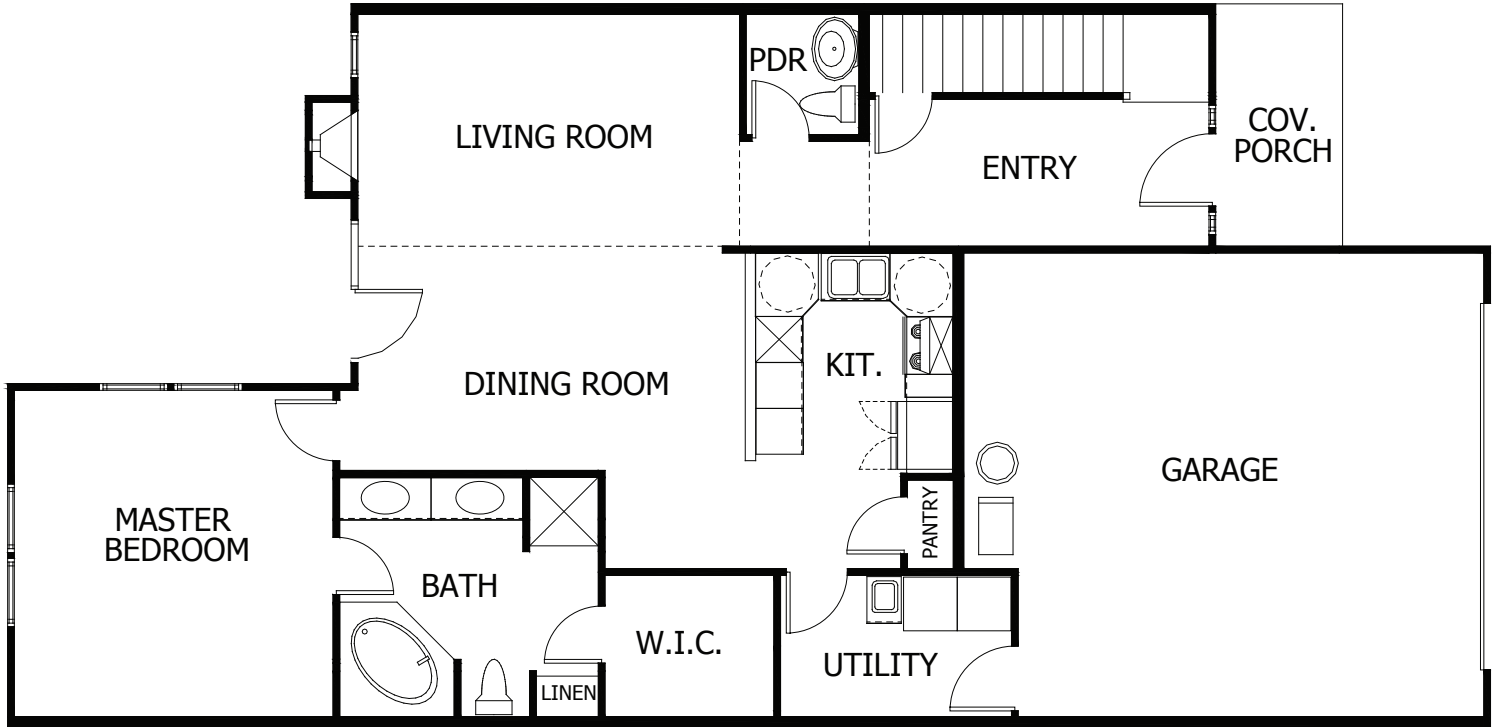

# The Craigmont

1,803 sq. ft.

*Main Floor*

*Upper Floor*