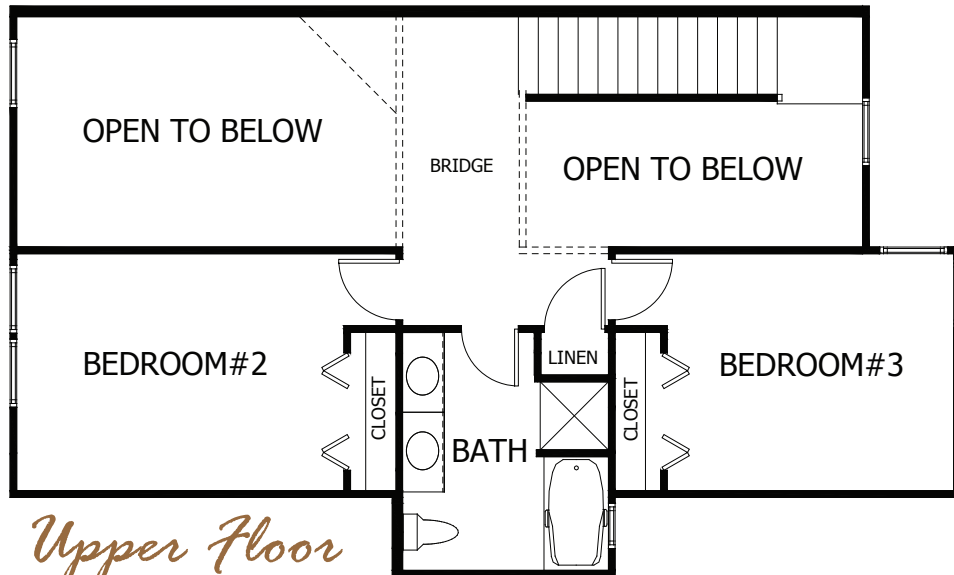

# The Craigmont

1,803 sq. ft.

*Main Floor*

*Upper Floor*