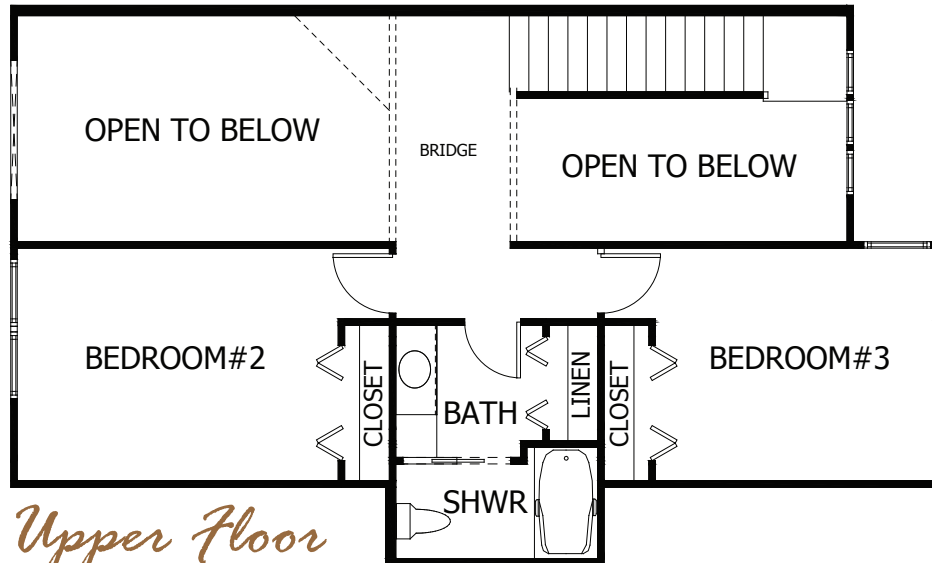

# The Tillamook

1,827 sq.ft.

Main Floor

Upper Floor