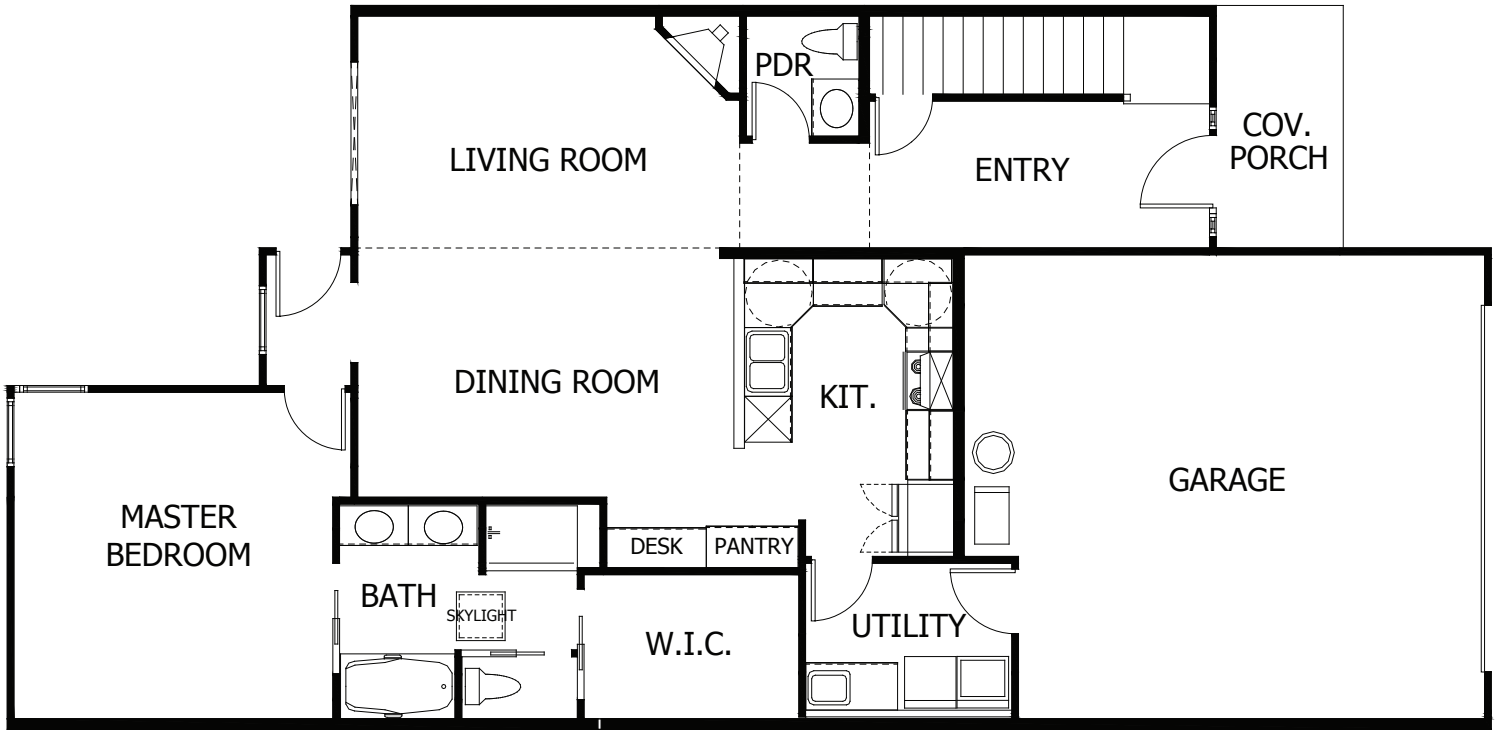

# The Tillamook

1,827 sq.ft.

Main Floor

Upper Floor